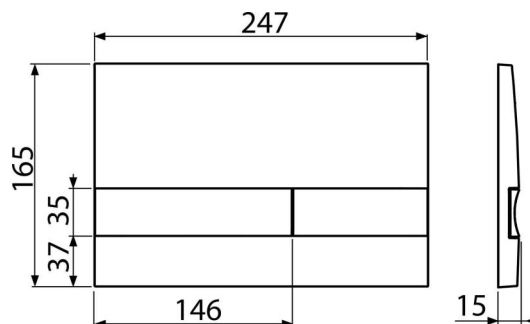

M1720-1

Flush plate for pre-wall installation systems, white-polished/chrome-polished

Application

For pre-wall installation systems and concealed WC cisterns

Features

- The possibility of combining different colors of the base plate and flush plates
- Double-acting mechanical flushing
- Compatible for all pre-wall installation systems and cisterns for building into solid walls Alca
- Surface finish: white
- Material: plastic

Code	EAN	Weight (piece packing palett)	Dimensions (piece packing)	Quantity (packing palett)
M1720-1	8595580536220	0,37 9,30 280,4 kg	255×175×85 595×245×395 mm	25 700 pcs

Warranty

2/2 years *

Technical specifications